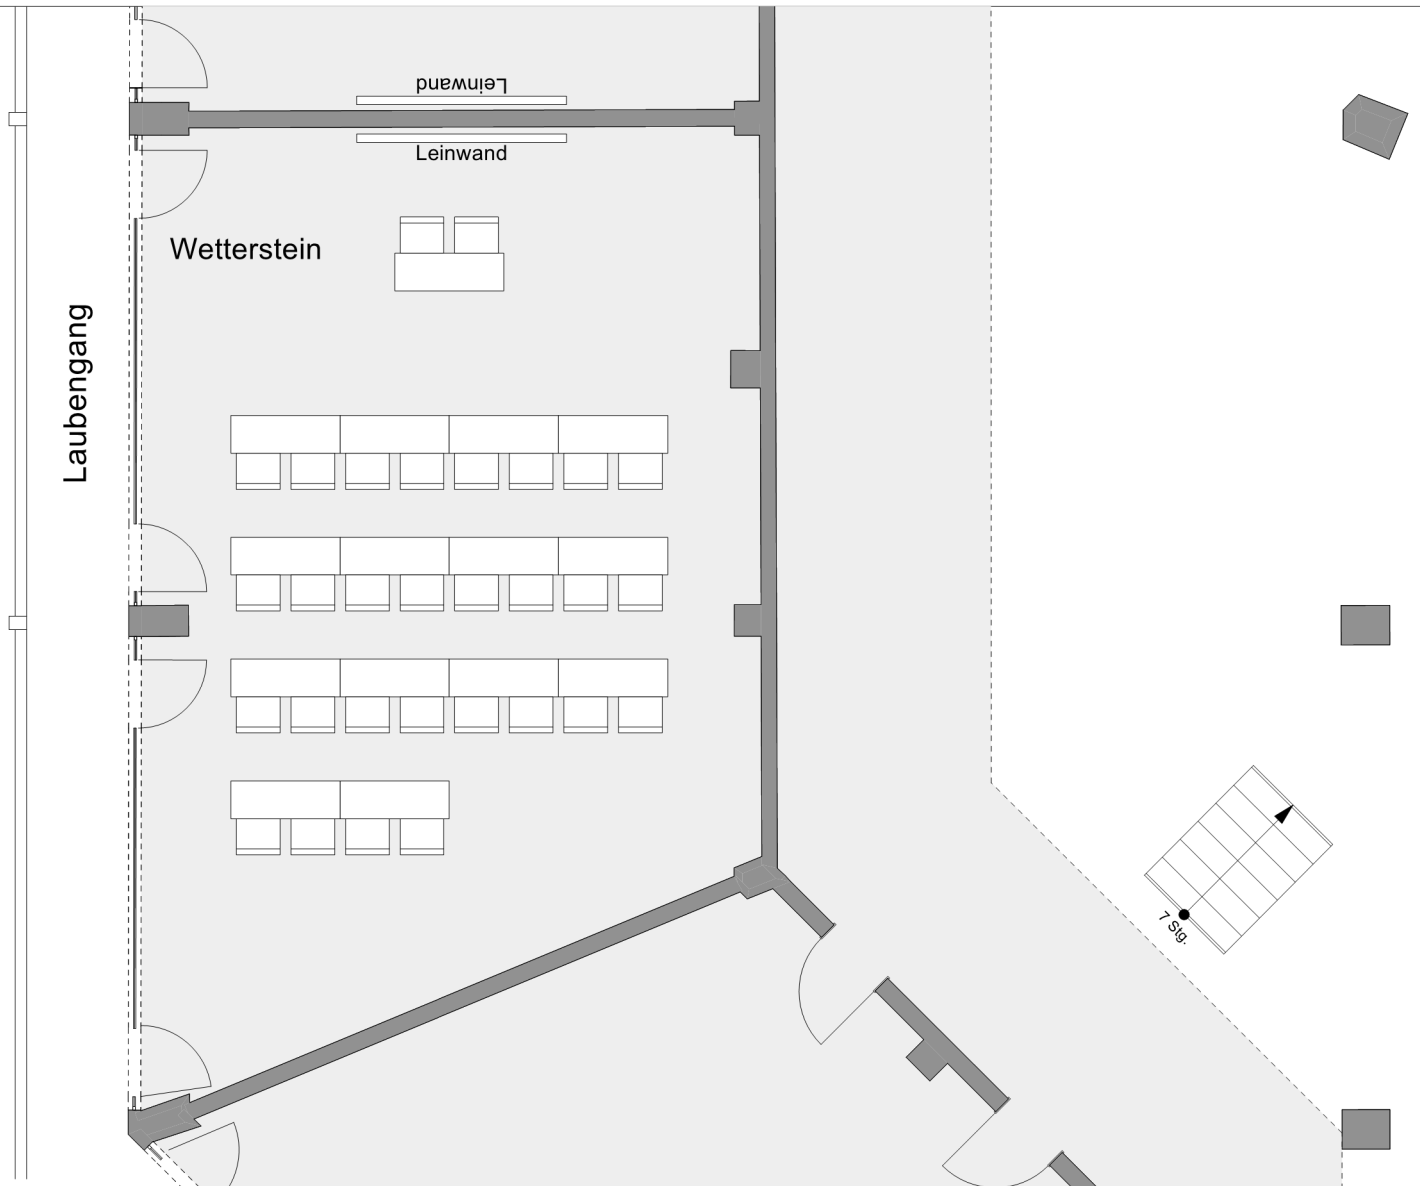

HOTEL AM BADERSEE
ZUGSPITZDORF GRAINAU

Floor:
Floor 3

Room:
Wetterstein

Setup:
Parliamentary

Persons:
28 Persons

Dream away, breathe in the atmosphere, be inspired and indulge your senses.
Welcome to Hotel am Badersee.